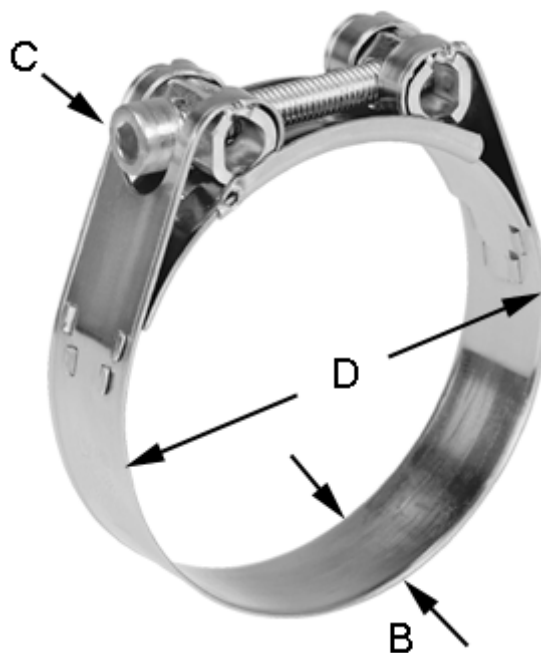

Article number: 025917255071

Description: Heavy Duty Clamp GBS M 71/25 W5 ISK STC

## Measures

---

C (screw type)	= ISK
Diameter D	= 68-73
Width B	= 25